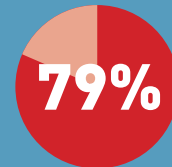

locations across Northern Ireland

Social Return on Investment

For every £1 invested in Nexus there is £16 in social and economic benefit returned.

Nexus has reported a

50%

increase in referrals since 2010

with a

£0

increase in funding

Did you know?

Of those accessing counselling

are female

are male

of clients reported Child Sexual Abuse

reported rape