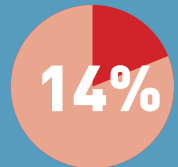

locations across Northern Ireland

Social Return on Investment

For every £1 invested in Nexus there is £16 in social and economic benefit returned.

Nexus has reported a

50%

increase in referrals since 2010

with a

£0

increase in funding

Did you know?

Of those accessing counselling

are female

are male

of clients reported Child Sexual Abuse

reported rape

reported sexual assault

suffered more than one type of abuse

Nexus has seen more than

reduction on donations